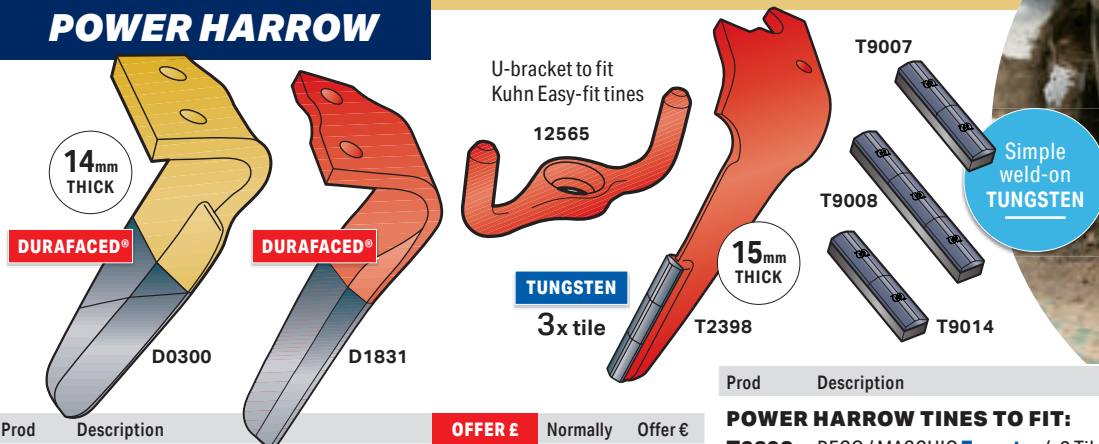

POWER HARROW

14mm THICK

DURAFACED®

D0300

DURAFACED®

D1831

U-bracket to fit Kuhn Easy-fit tines

12565

TUNGSTEN

3x tile

T2398

15mm THICK

T9007

T9008

Simple weld-on TUNGSTEN

T9014

SPALDINGS
QUALITY ASSURED PARTS

Prod	Description	OFFER £	Normally	Offer €

POWER HARROW TINES TO FIT:

D0300	ALPEGO Durafaced® DX Tine R.H.	£22.00	£35.63	€25.85
D0301	ALPEGO Durafaced® DX Tine L.H.	£22.00	£35.63	€25.85
D1831	KUHN Durafaced® H/Duty Tine R.H.	£25.00	£35.24	€29.38
D1832	KUHN Durafaced® H/Duty Tine L.H.	£25.00	£35.24	€29.38
12565	KUHN U-bracket (to fit Easy-fit tines)	£15.00	£23.07	€17.63

Prod	Description	OFFER £	Normally	Offer €

POWER HARROW TINES TO FIT:

T2398	RECO / MASCHIO Tungsten (x3 Tiles) DM Easy-fit Tine R.H.	£54.00	£70.35	€63.45
T2399	RECO / MASCHIO Tungsten (x3 Tiles) DM Easy-fit Tine L.H.	£54.00	£70.35	€63.45
T9007	Tungsten Weld-on, 2-tile, 90mm x 16mm	£11.50	£17.85	€13.51
T9008	Tungsten Weld-on, 3-tile, 135mm x 16mm	£17.00	£24.56	€19.98
T9014	Tungsten Weld-on, 2-tile, 90mm x 20mm	£12.50	£17.89	€14.69