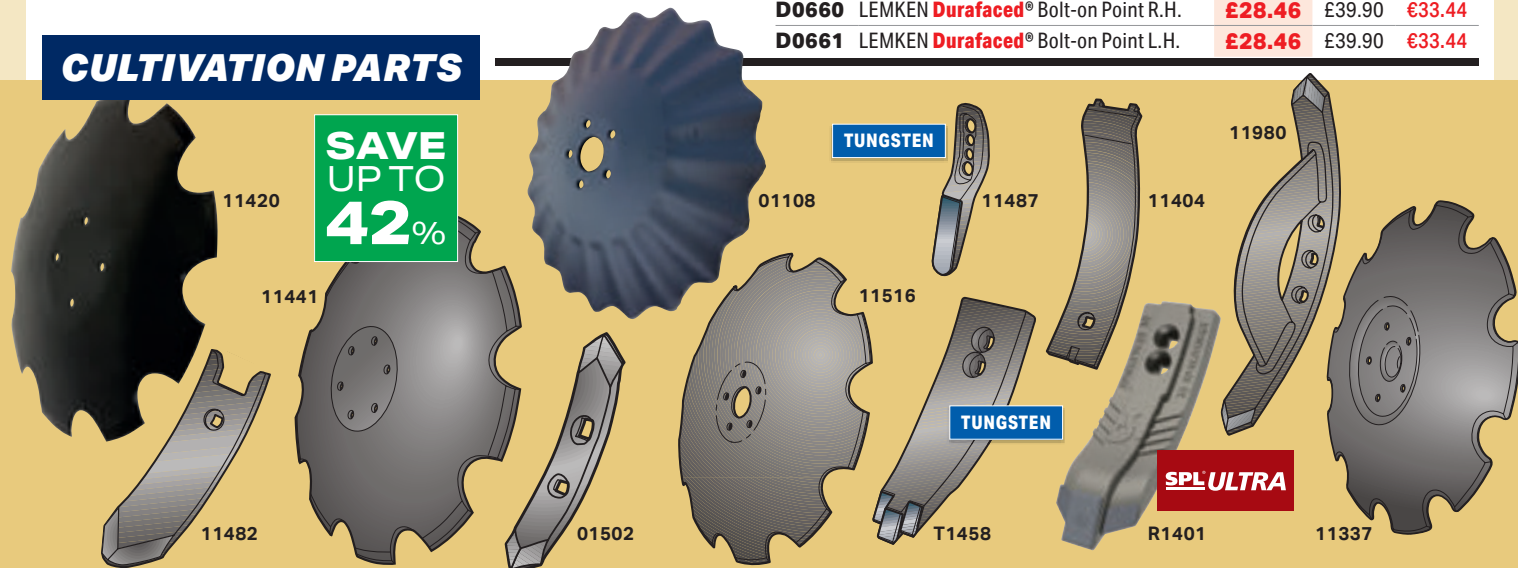

CULTIVATION PARTS

SAVE UP TO 42%

11420

11441

11482

01502

01108

TUNGSTEN

11487

11404

11980

TUNGSTEN

T1458

SPL® ULTRA

R1401

11337

Prod	Description	OFFER £	Normally	Offer €

CULTIVATION PARTS TO FIT:

11420	AMAZONE Catros 20" (510mm x 5mm), 4 Hole Cutaway Disc	£29.00	£45.83	€34.08
11482	HORSCH Terrano FG / FX / MT / FM 80mm Point	£10.50	£15.25	€12.34
11441	HORSCH Tiger 684mm x 7mm Cutaway Disc, 6 Hole	£72.00	£121.63	€84.60
01502	SIMBA / GREAT PLAINS / LELY 40mm Reversible Point (ø57-67mm)	£5.00	£7.73	€5.88
01108	SIMBA / GREAT PLAINS 22" (560mm) Razor Disc, 5 Hole	£40.50	£66.16	€47.59
11516	SIMBA SLD 24" (610mm x 8mm Thick), Cutaway Disc	£70.50	£91.06	€82.84

Prod	Description	OFFER £	Normally	Offer €

CULTIVATION PARTS TO FIT:

11487	VÄDERSTAD Tungsten Cultivator Point (ø15 & 44mm)	£24.00	£38.43	€28.20
T1458	VÄDERSTAD Tungsten, 50/80mm Marathon Type Point (ø30mm)	£61.99	£86.93	€72.84
R1401	VÄDERSTAD SPL® Ultra 80mm Marathon Type Point with Tungsten (ø30mm)	£41.00	£62.40	€48.18
11980	VÄDERSTAD 50mm Mix-in 3 Hole Point (ø55mm / 55mm)	£60.00	£86.47	€70.50
11404	VÄDERSTAD Topdown 80mm Guideboard, Single Hole	£18.00	£31.09	€21.15
11337	VÄDERSTAD Carrier XL 610mm x 5mm Cutaway Disc, 5 Hole	£52.00	£80.94	€61.10