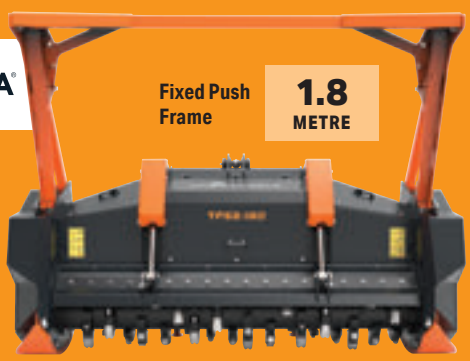

TMC CANCELA TFS2-180 FORESTRY MULCHER

Working width: 1.80m. Required input power: 110 hp
17355 TMC CanceLA TFS2-180 Forestry Mulcher.

£19,995.00
€23,494.13 normally £27,022.32

FINANCE DEALS AVAILABLE
Please ask for full details!