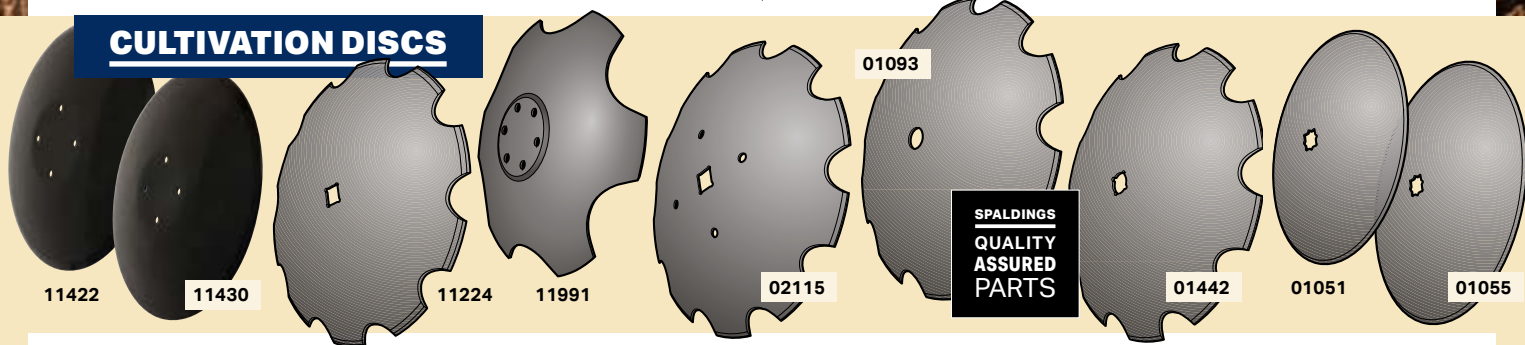

CULTIVATION DISCS

Prod	Description	OFFER €	Normally	Offer €
CULTIVATION DISCS TO FIT:				
11422	AMAZONE Catros 18" Plain Disc, 4 Hole @ 120 PCD	€16.00	€24.08	€19.04
11430	AMAZONE Catros 18" Plain Disc, 4 Hole @ 110 PCD	€18.00	€27.71	€21.42
11224	BESSON Discordon 26" Cutaway Disc (8mm)	€89.00	€135.14	€105.91
11991	LEMKEN Karat / Kristall 450mm x 5mm Cutaway Disc	€27.00	€37.93	€32.13
02115	PARMITER Super Utah 26" Cutaway Disc	€70.00	€99.89	€83.30

Prod	Description	OFFER €	Normally	Offer €
CULTIVATION DISCS TO FIT:				
01093	PETTIT / DOWDESWELL 24" Cutaway Disc 50.5mm hole dia.	€43.30	€60.72	€51.53
01442	SIMBA 26" Cutaway Disc (2b, series 1, Mono). Square/round hole: 38/44.5mm.	€64.00	€88.82	€76.16
01051	UNIVERSAL 18" Plain Harrow Disc. Dual square hole: 27 / 30.2mm.	€39.00	€49.35	€46.41
01055	UNIVERSAL 20" Plain Harrow Disc. Dual square hole: 27 / 30.2mm.	€32.00	€72.48	€38.08